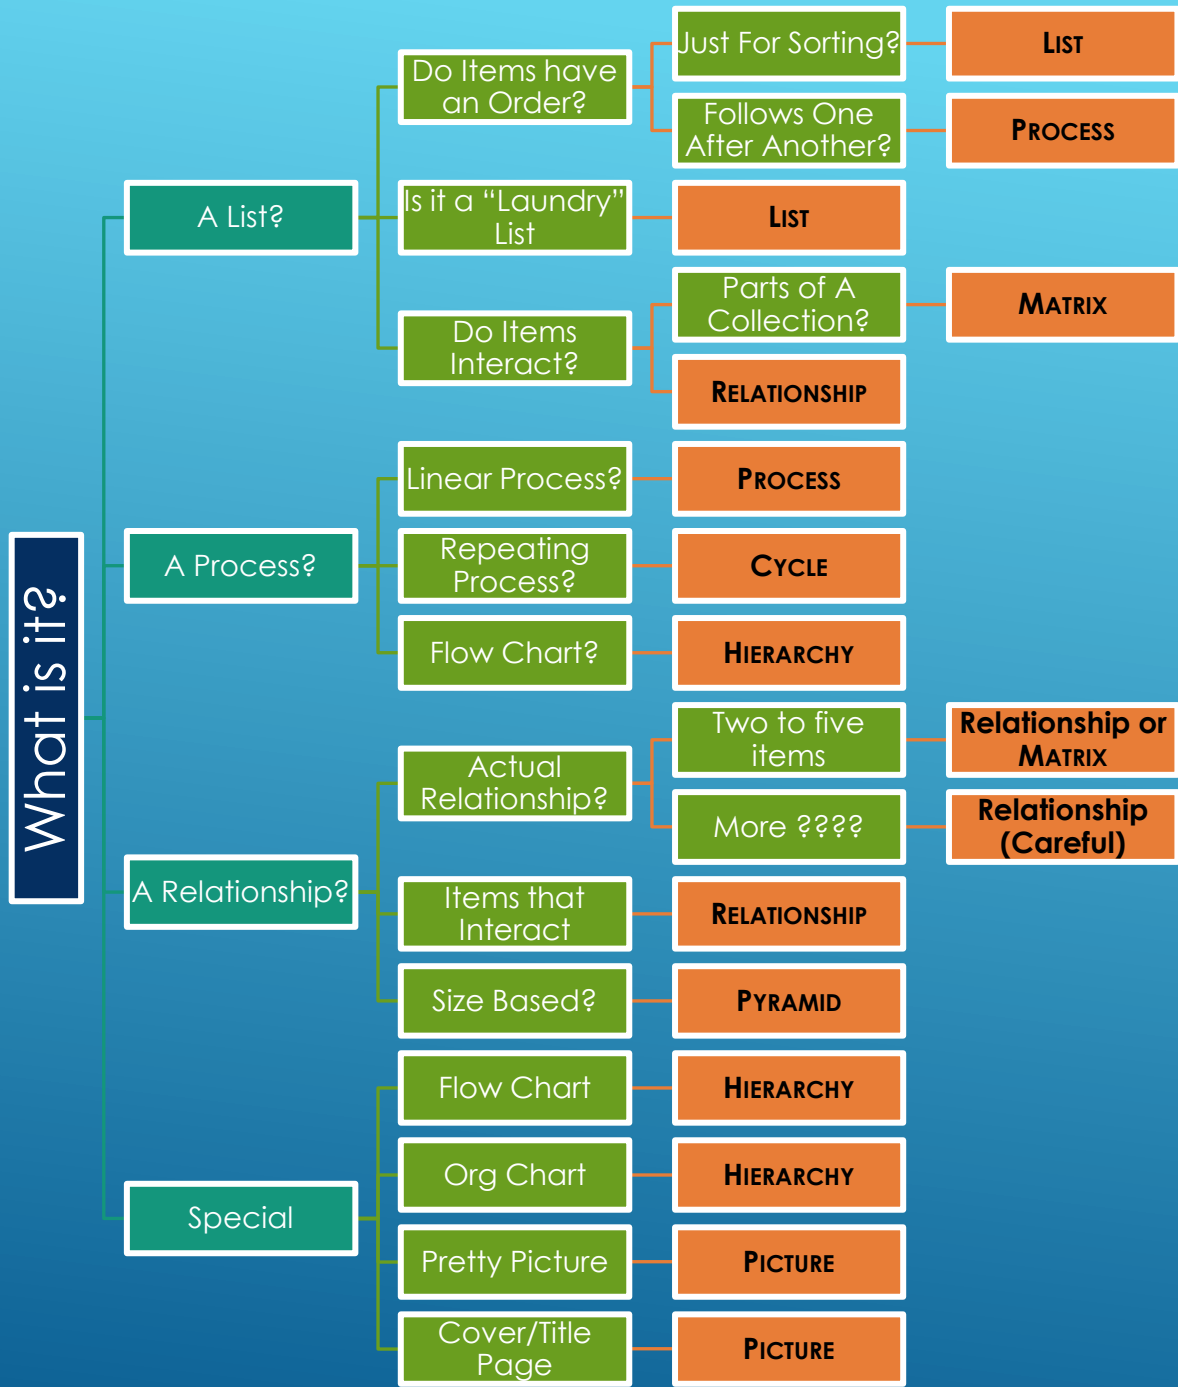

DECISION TREE

BASIC LISTS

Varying Width List

Cell Phone

Laptop

Mouse

2nd Monitor

Charger

Power Strip

Vertical Bullet List

Cell Phone

- Change Ringer Full Volume

Laptop

- Update Support Spreadsheet

Mouse

- Plus Extra Batteries

Seattle

NYC

Tokyo

Johannesburg

PROCESSES

Vertical Chevron List

Converging Text

Scope Project

RELATIONSHIPS

Counterbalance

Arrows

Basic Venn

Equation

Gear

SPECIAL: MATRIX, PYRAMID AND PICTURE

Vertical Picture Accent List